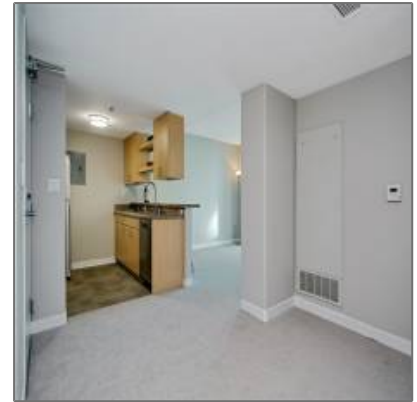

For sale

500 Sqft - 425 W Beech St, San Diego, California,
United States 92101

Basic Details

Property Type:	
Listing Type:	For sale
Listing ID:	200008069
Price:	\$449,900
View:	City, evening Lights, panoramic
Bedrooms:	2
Rooms:	0
Bathrooms:	0
Half Bathrooms:	1
Square Footage:	500 Sqft
Year Built:	2004
Lot Area:	1.38 Sqft